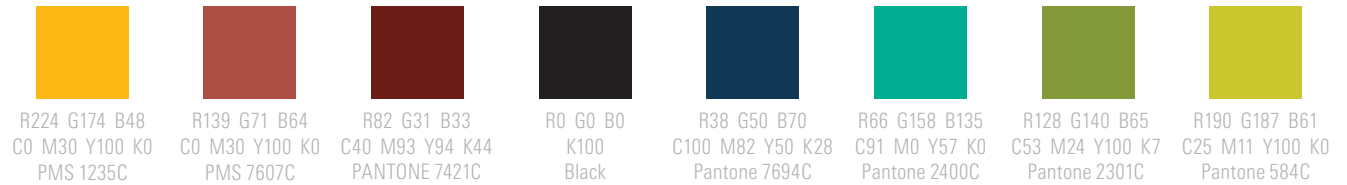

# Mendocino County Office of Education

logo  
color and grayscale  
*Minimum clearance around logo: 125%*

## color palette

## elements color and grayscale